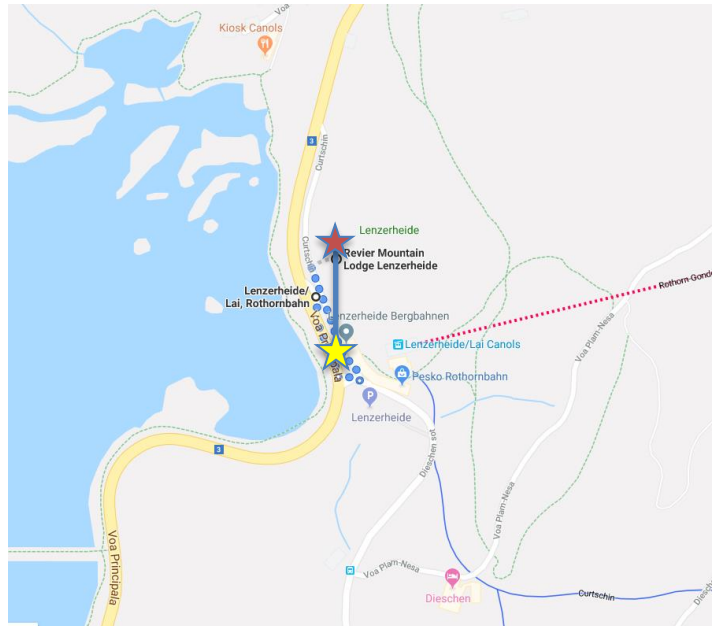

Lässt Herzen höher schlagen.

Wednesday, February 5th, 2020

afternoon Transfer to Lenzerheide / Arrival around 4.00 p.m.

Station to hop off is: **Lenzerheide/Lai, Rothornbahn**

★ bus station
★ hotel

Check in at Revier Mountain Lodge including a short site inspection of the Revier Mountain Lodge