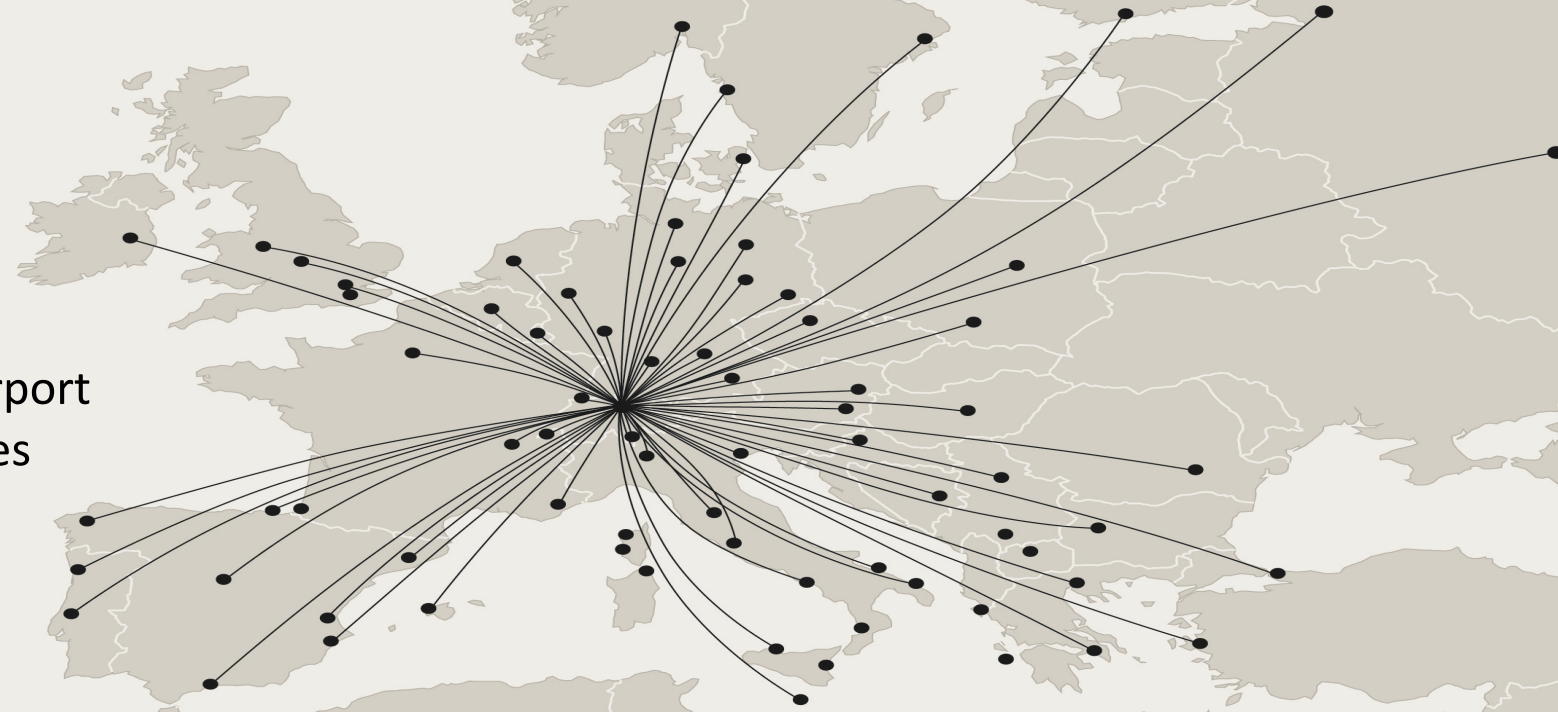

Swiss International Air Lines

Austrian 

Lufthansa

 SWISS

About SWISS - The Airline of Switzerland

As the national airline of Switzerland, SWISS is a byword for **traditional Swiss values**.

As part of Lufthansa Group and a member of the Star Alliance global alliance, SWISS remains faithful to its mission of providing quality air services that **link Switzerland with Europe and the rest of the world**.

Lufthansa

About SWISS - The Airline of Switzerland

Major European network

- 77 destinations
- 27 countries
- Zurich: Hub
- Geneva: International airport
- Lugano: Domestic services

SWISS - B777-300ER TO ZURICH (ZRH)