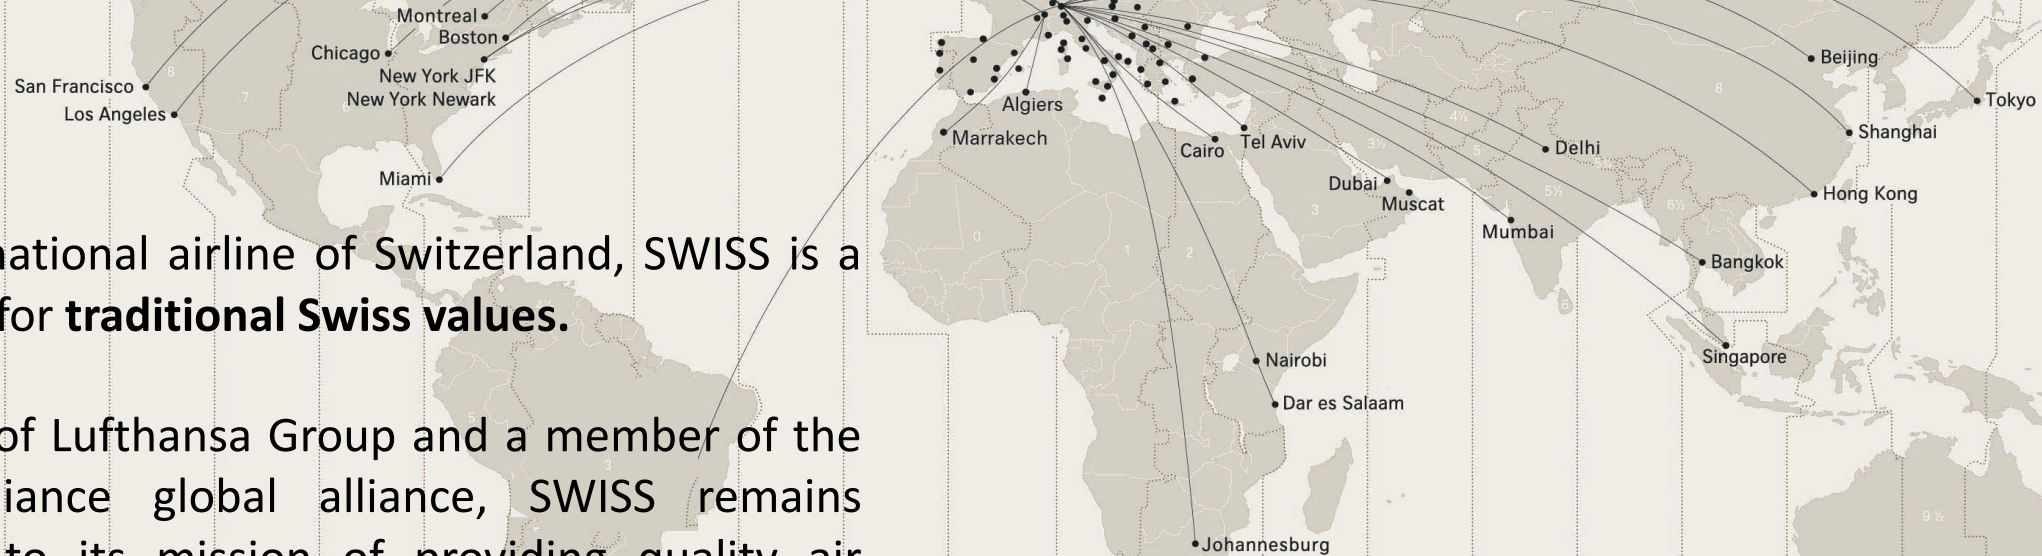

Swiss International Air Lines

Austrian 

Lufthansa

 SWISS

About SWISS - The Airline of Switzerland

As the national airline of Switzerland, SWISS is a byword for **traditional Swiss values**.

As part of Lufthansa Group and a member of the Star Alliance global alliance, SWISS remains faithful to its mission of providing quality air services that **link Switzerland with Europe and the rest of the world**.

Lufthansa

About SWISS - The Airline of Switzerland

Major European network

- 77 destinations
- 27 countries
- Zurich: Hub
- Geneva: International airport
- Lugano: Domestic services

SWISS - B777-300ER TO ZURICH (ZRH)