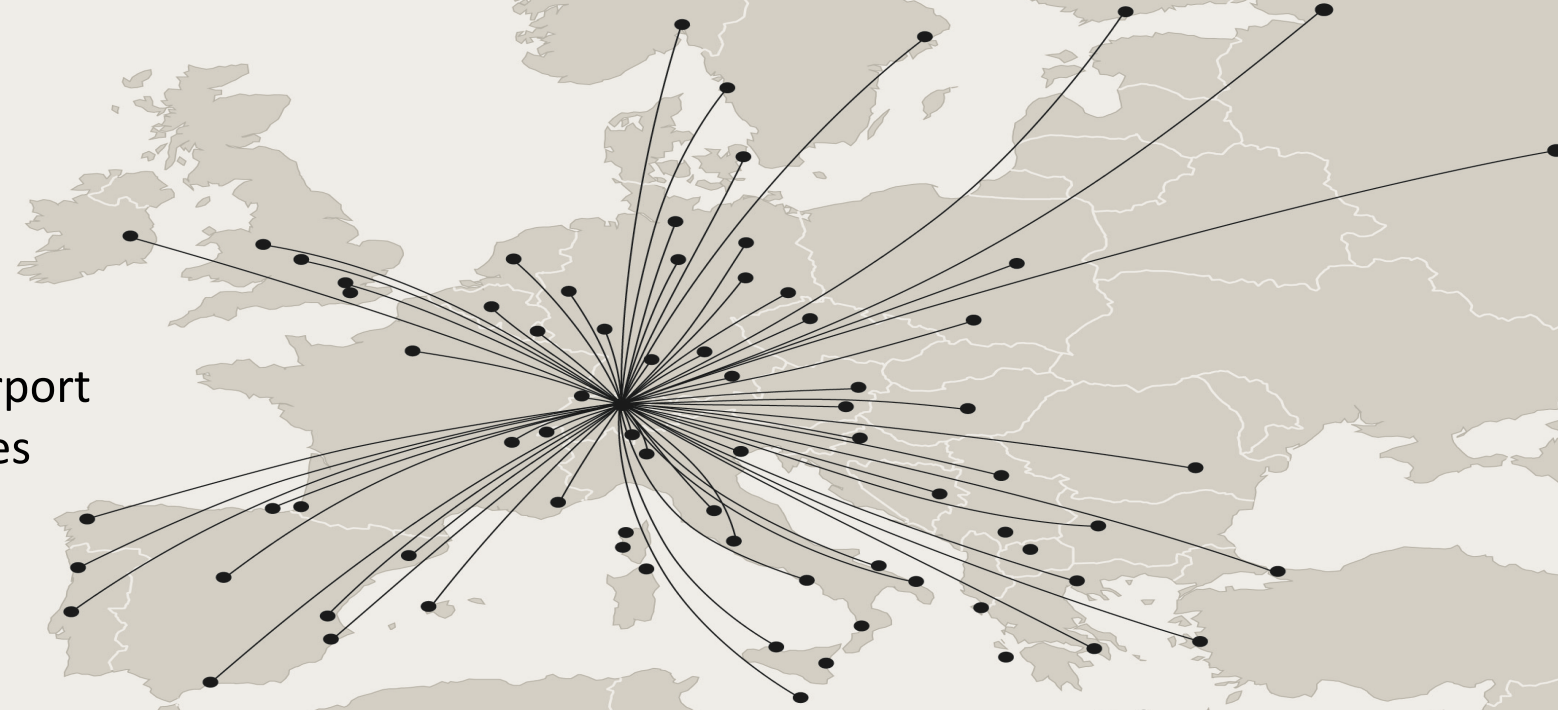

Swiss International Air Lines

Austrian 

Lufthansa

 SWISS

SINGAPORE AIRLINES 

About SWISS - The Airline of Switzerland

As the national airline of Switzerland, SWISS is a byword for **traditional Swiss values**.

As part of Lufthansa Group and a member of the Star Alliance global alliance, SWISS remains faithful to its mission of providing quality air services that **link Switzerland with Europe and the rest of the world**.

Lufthansa

About SWISS - The Airline of Switzerland

Major European network

- 77 destinations
- 27 countries
- Zurich: Hub
- Geneva: International airport
- Lugano: Domestic services

SWISS - B777-300ER TO ZURICH (ZRH)

Economy Class outbound via Asia and inbound via South America

- 1. 1COMBO/TSAPMR

• LX 9017 L	20JUL	ADLSIN	HS1	1025 1510
• LX 177 L	28JUL	BKKZRH	HS1	0005 0615
• LX 2020L	28JUL	ZRHMAD	HS1	0700 0920
• ARNK				
• LX 2085 L	25JUN	LISZRH	HS1	1425 1810
• LX 506 L	25JUN	ZRHSAO	HS1	2240 0645
• LA 720 N	01JUL	RIOSCL	HS1	0500 0855
• QF 028 T	3JUL	SCLSYD	HS1	1335 1740
• QF 783 O	5JUL	SYDADL	HS1	1940 2115